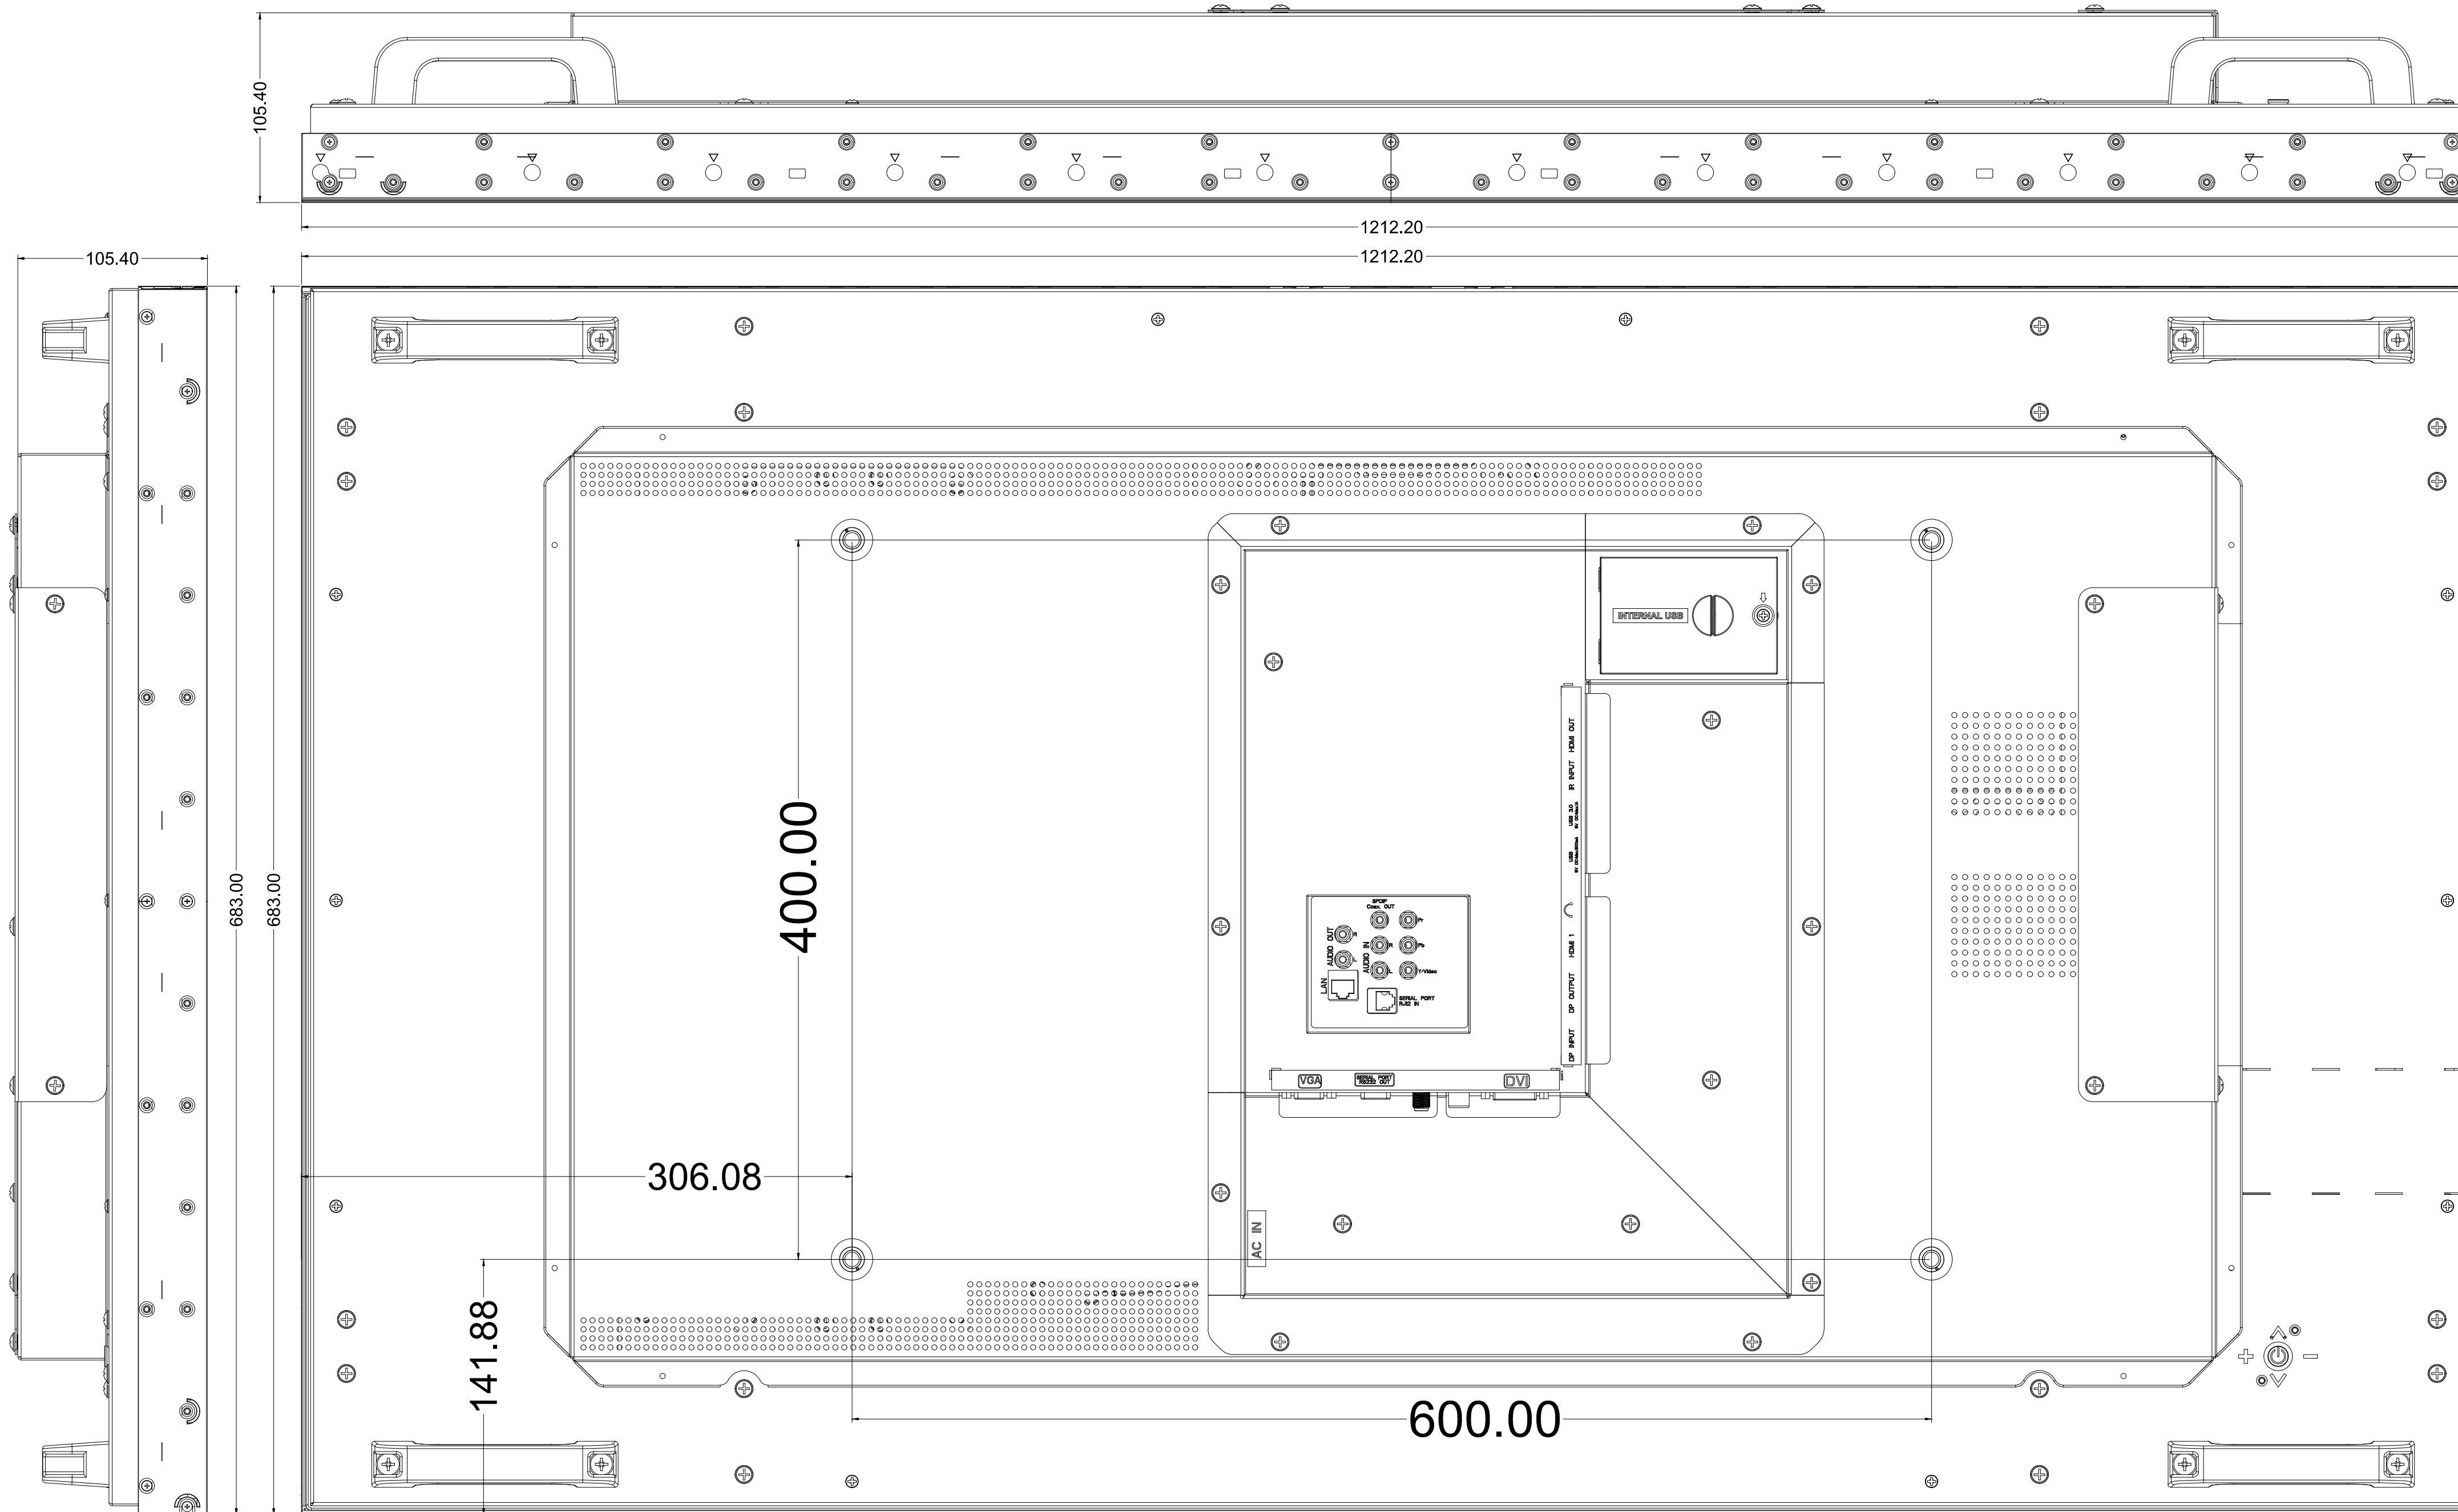

NAME: WW55B-XXB		VESKOD:
MATERIAL		SHEET: 1 / 1
DRAFT : Mustafa GUNES	FILE:	SCALE:
DESIGN: Mustafa GUNES	DATE:	
CHECK: Mustafa GUNES	UNIT mm	
APPR.:		PAPER SIZE: A2
		ELEKTRONİK SAN. VE TİC. A.Ş. MANİSA/TÜRKİYE TEL:0.236.2330131 FAX:0.236.2333868

Back View

Front View

MODEL	TV DIMENSIONS (mm)		
	WIDTH mm	DEPTH mm	HEIGHT mm
WW55B-XXB			
PRODUCT DIMENSIONS	1212,20	105,4/53,7	683,0
PRODUCT BOX (OUT)	1366	277	836

DIMENSIONS TOLERANCE +/-3mm