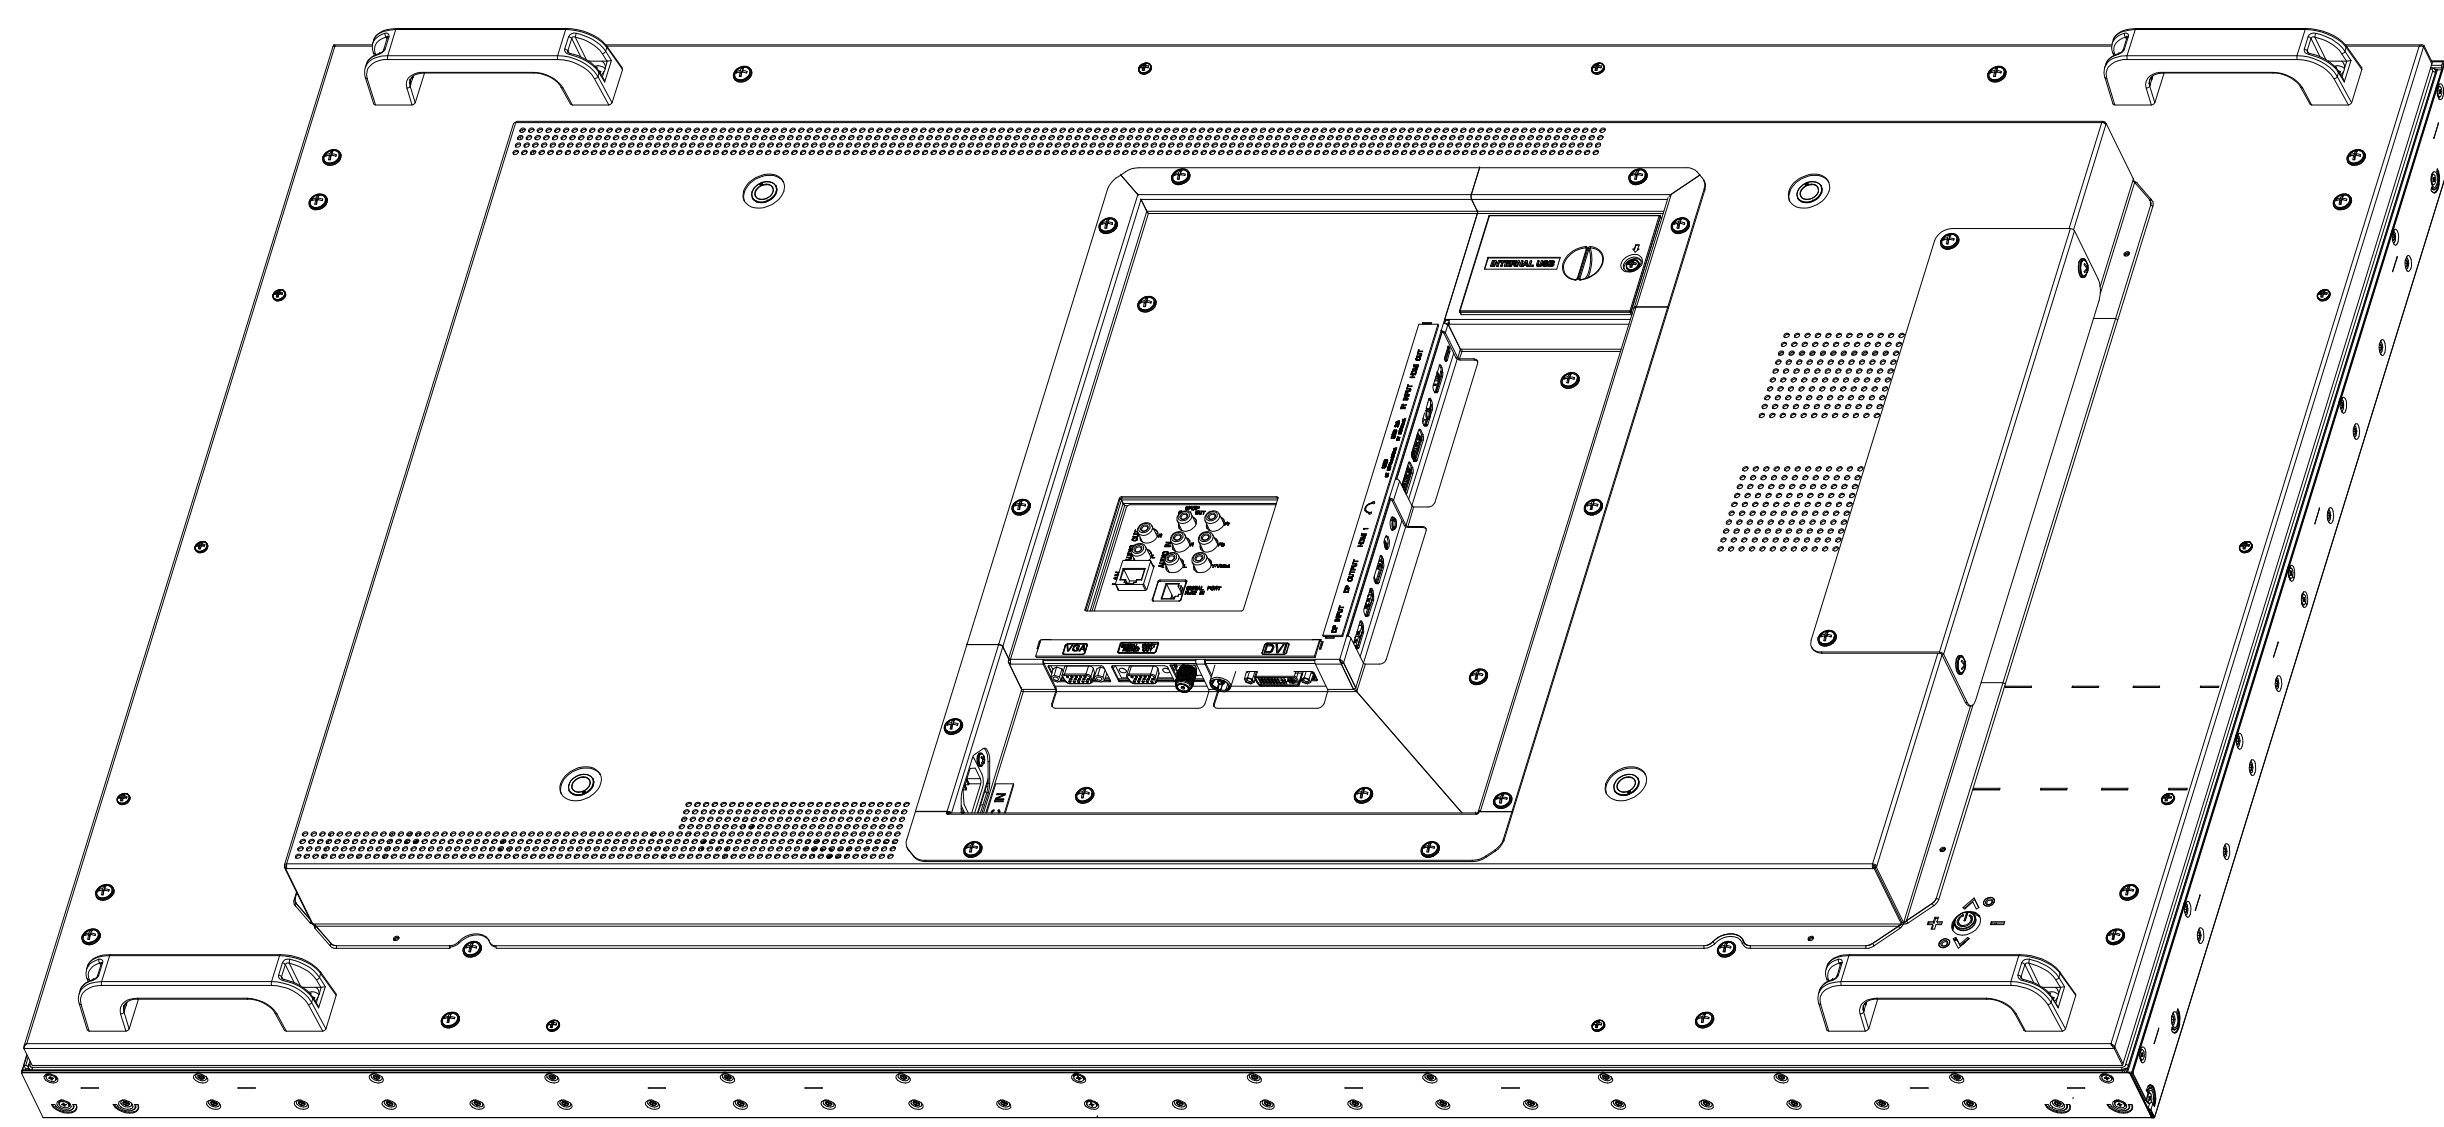

NAME: WW55B-XXB		VESKOD:
MATERIAL		SHEET: 1 / 1
DRAFT : Mustafa GUNES	FILE:	SCALE:
DESIGN: Mustafa GUNES	DATE:	
CHECK: Mustafa GUNES	UNIT mm	
APPR.:		PAPER SIZE: A2
		ELEKTRONİK SAN. VE TİC. A.Ş. MANİSA/TÜRKİYE TEL:0.236.2330131 FAX:0.236.2333868

Back View

Front View

MODEL	TV DIMENSIONS (mm)		
	WIDTH mm	DEPTH mm	HEIGHT mm
WW55B-XXB			
PRODUCT DIMENSIONS	1212,20	105,4/53,7	683,0
PRODUCT BOX (OUT)	1366	277	836

DIMENSIONS TOLERANCE +/-3mm