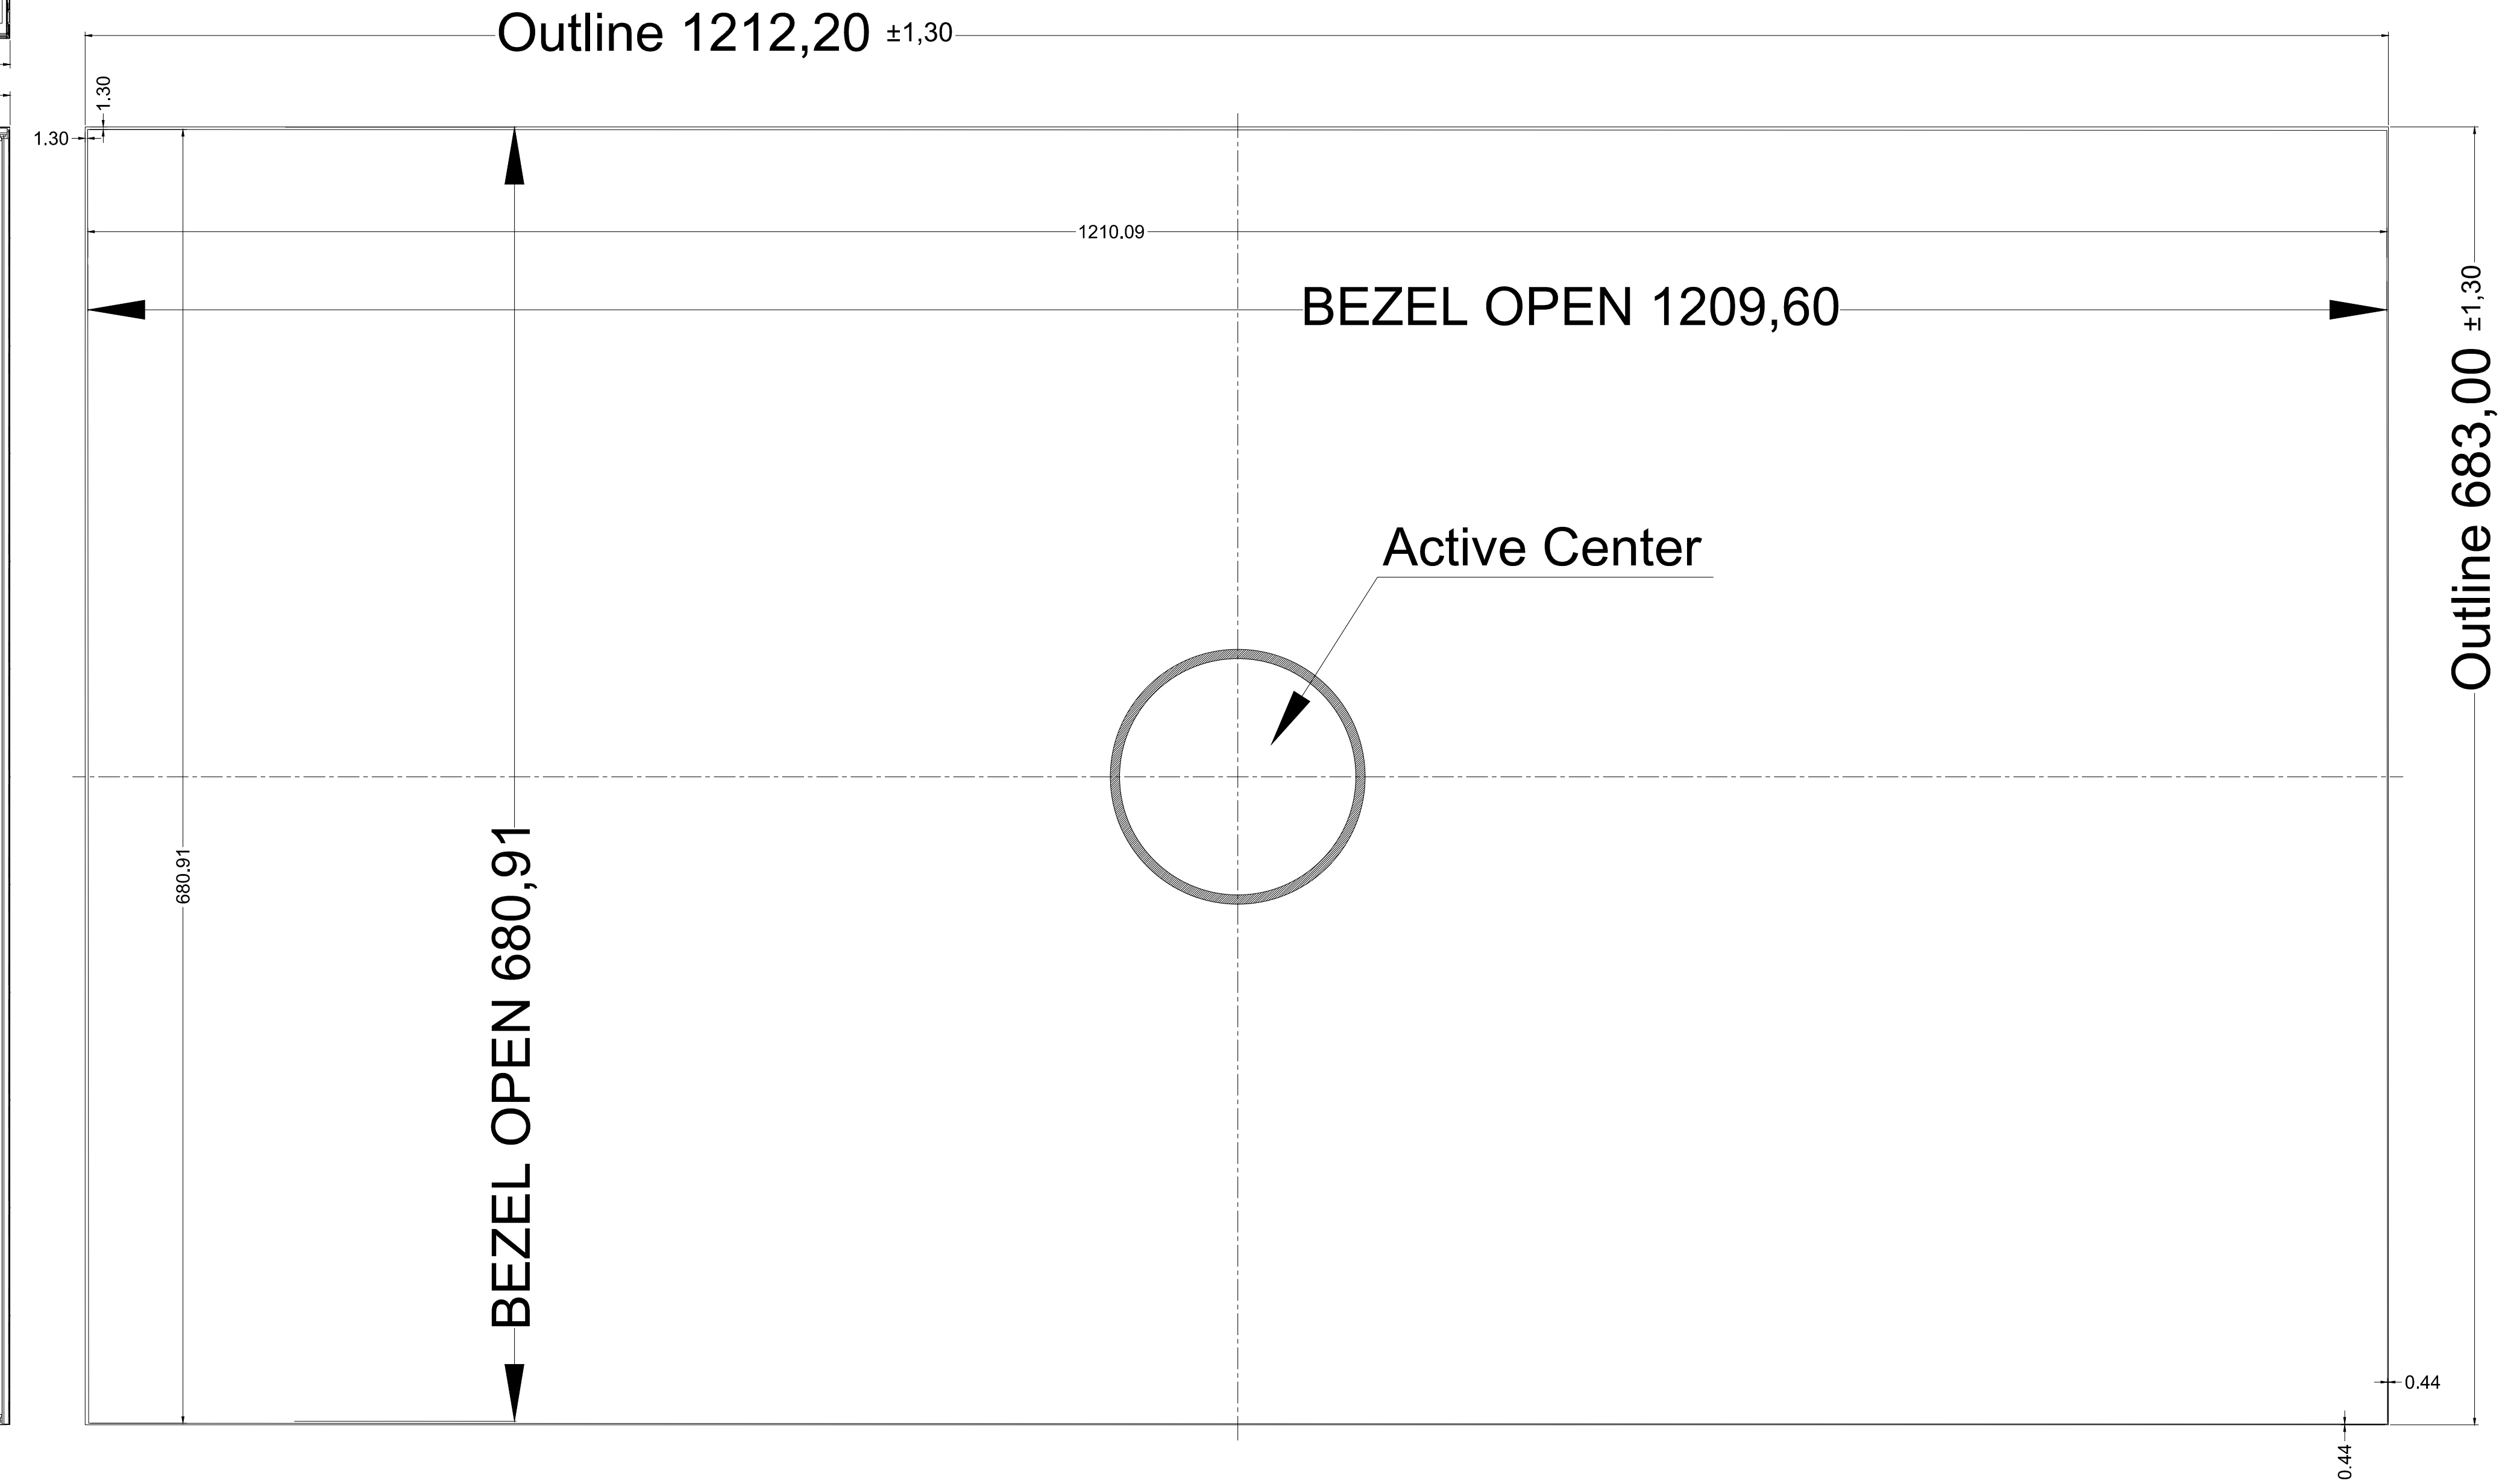

NAME: WW55B-XXB		VESKOD:
MATERIAL		SHEET: 1 / 1
DRAFT : Mustafa GUNES	FILE:	SCALE:
DESIGN: Mustafa GUNES	DATE:	
CHECK: Mustafa GUNES	UNIT mm	
APPR.:		PAPER SIZE: A2
		ELEKTRONİK SAN. VE TİC. A.Ş. MANİSA/TÜRKİYE TEL:0.236.2330131 FAX:0.236.2333868

Back View

Front View

MODEL	TV DIMENSIONS (mm)		
	WIDTH mm	DEPTH mm	HEIGHT mm
WW55B-XXB			
PRODUCT DIMENSIONS	1212,20	105,4/53,7	683,0
PRODUCT BOX (OUT)	1366	277	836

DIMENSIONS TOLERANCE +/-3mm