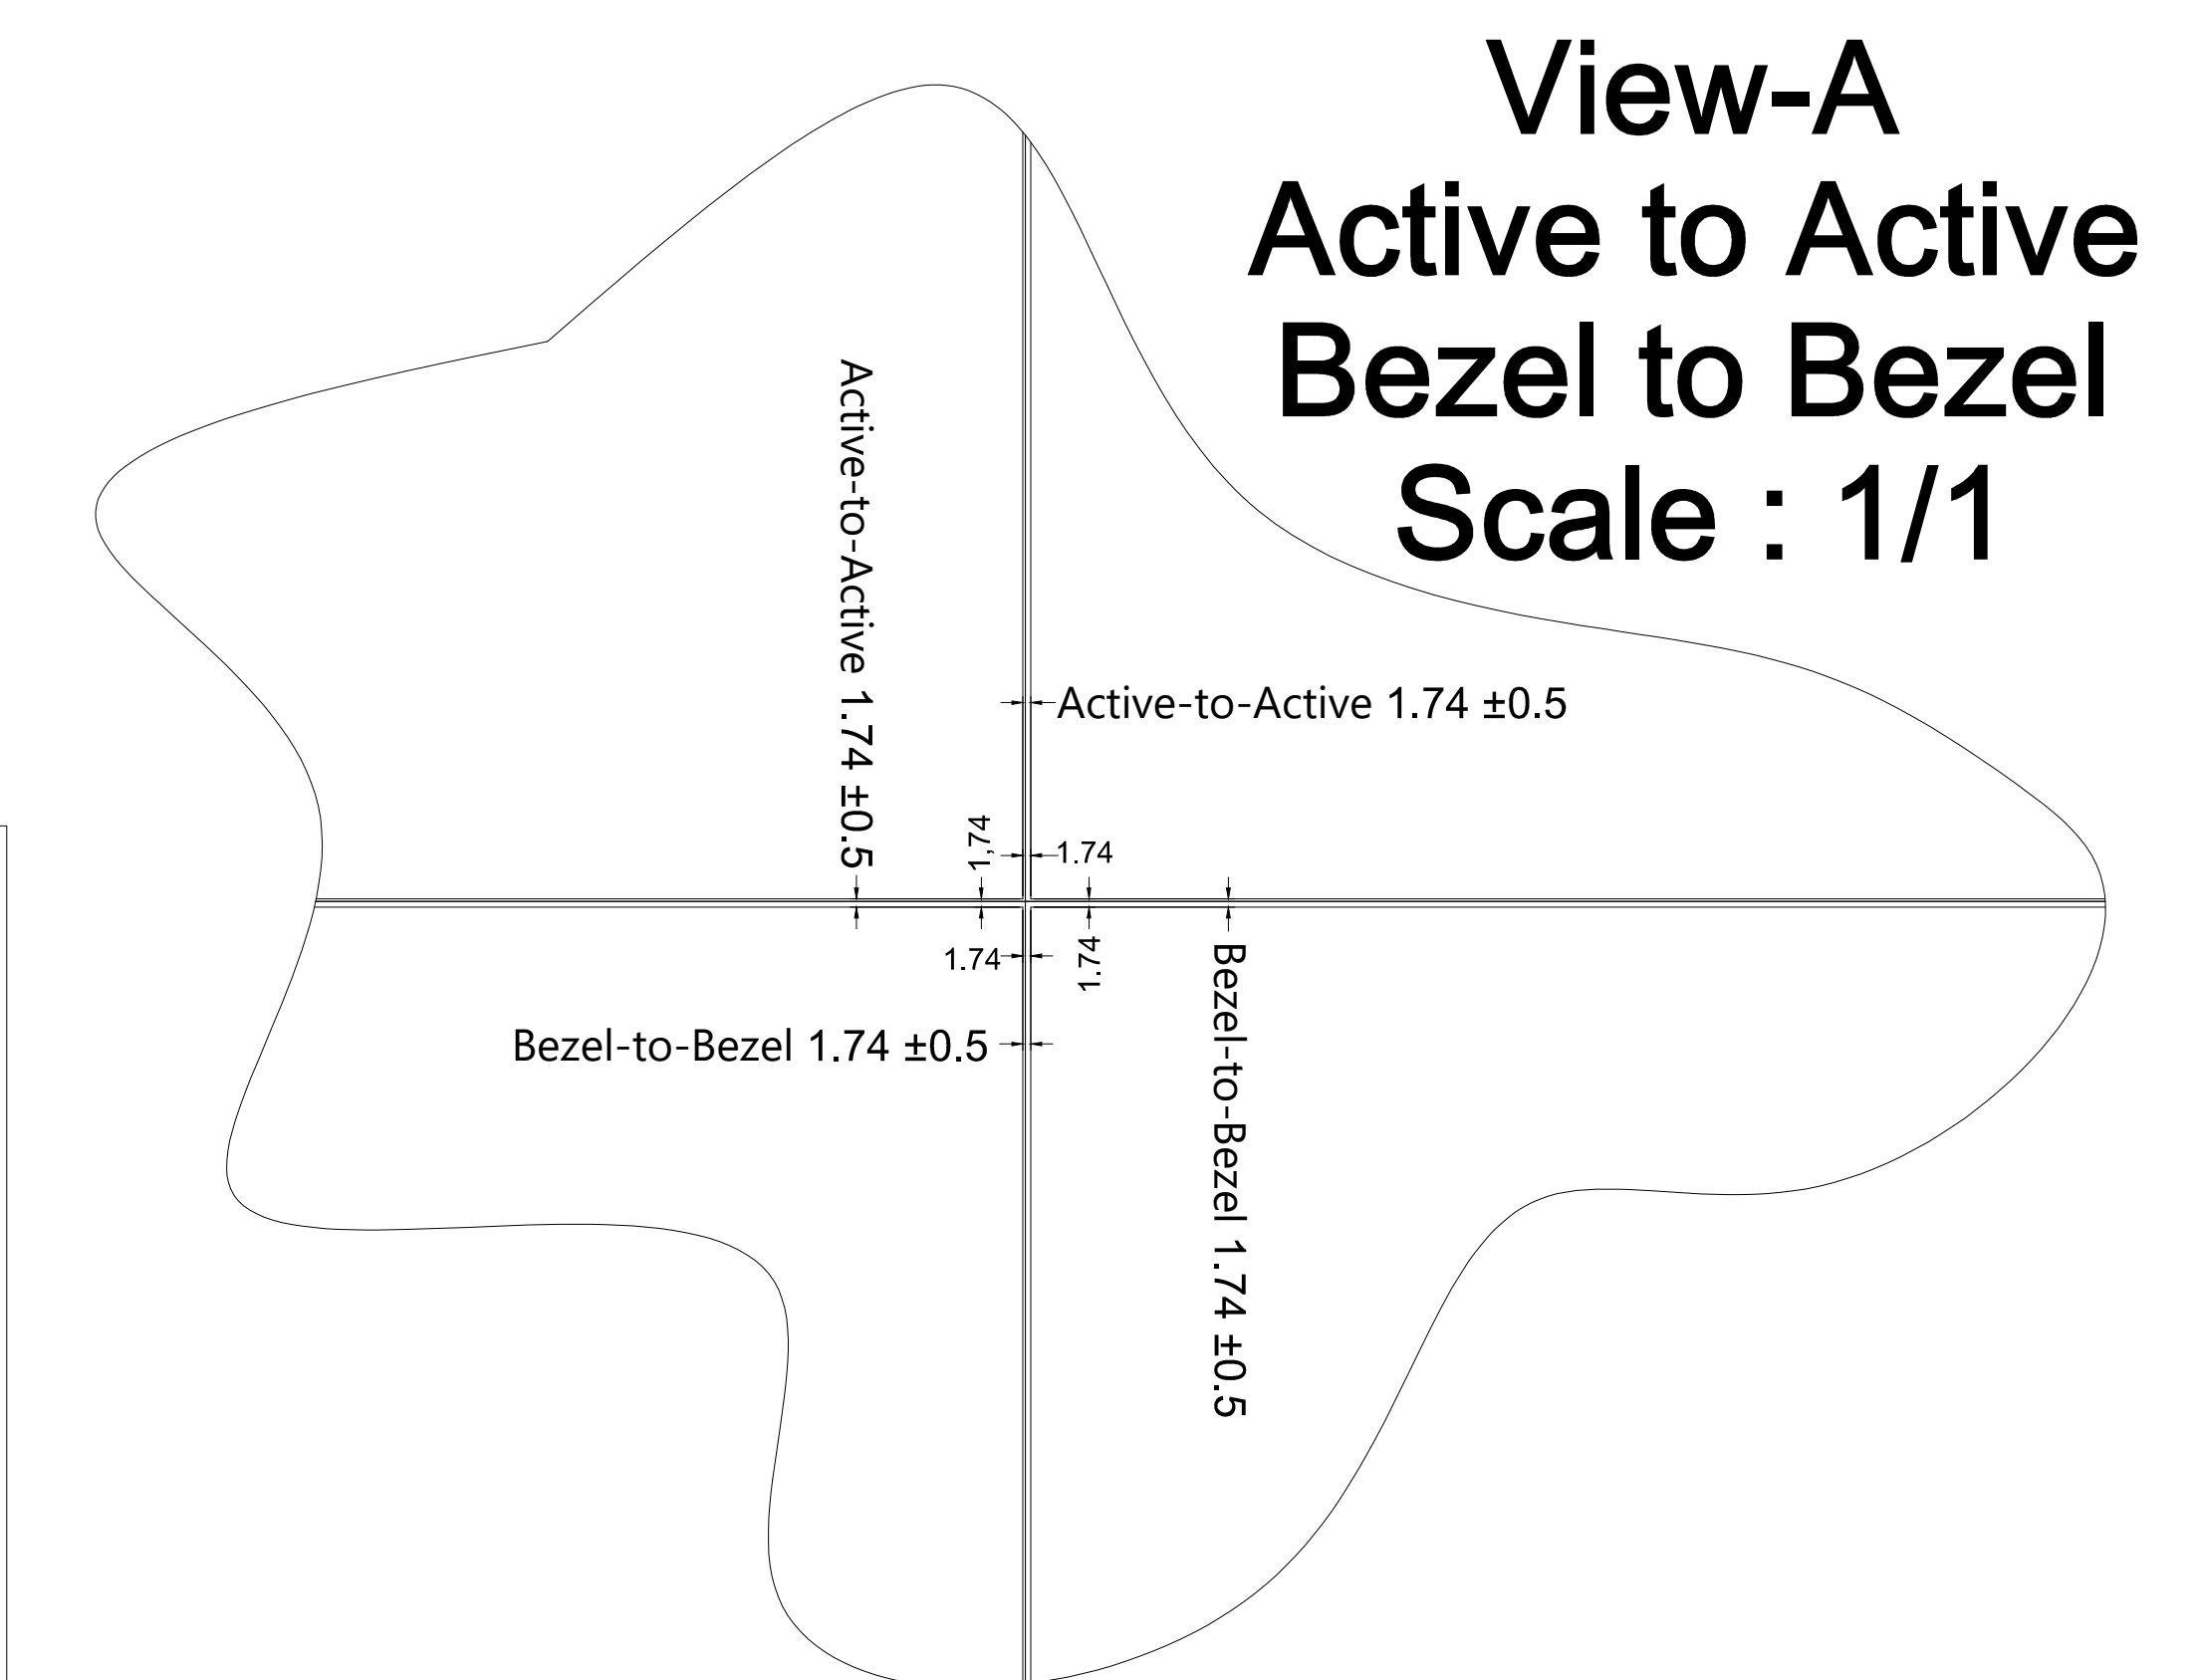

NAME: WW55B-XXB		VESKOD:
MATERIAL		SHEET: 1 / 1
DRAFT : Mustafa GUNES	FILE:	SCALE:
DESIGN: Mustafa GUNES	DATE:	
CHECK: Mustafa GUNES	UNIT mm	
APPR.:		PAPER SIZE: A2
		ELEKTRONİK SAN. VE TİC. A.Ş. MANİSA/TÜRKİYE TEL:0.236.2330131 FAX:0.236.2333868

Back View

Front View

MODEL	TV DIMENSIONS (mm)		
	WIDTH mm	DEPTH mm	HEIGHT mm
WW55B-XXB			
PRODUCT DIMENSIONS	1212,20	105,4/53,7	683,0
PRODUCT BOX (OUT)	1366	277	836

DIMENSIONS TOLERANCE +/-3mm