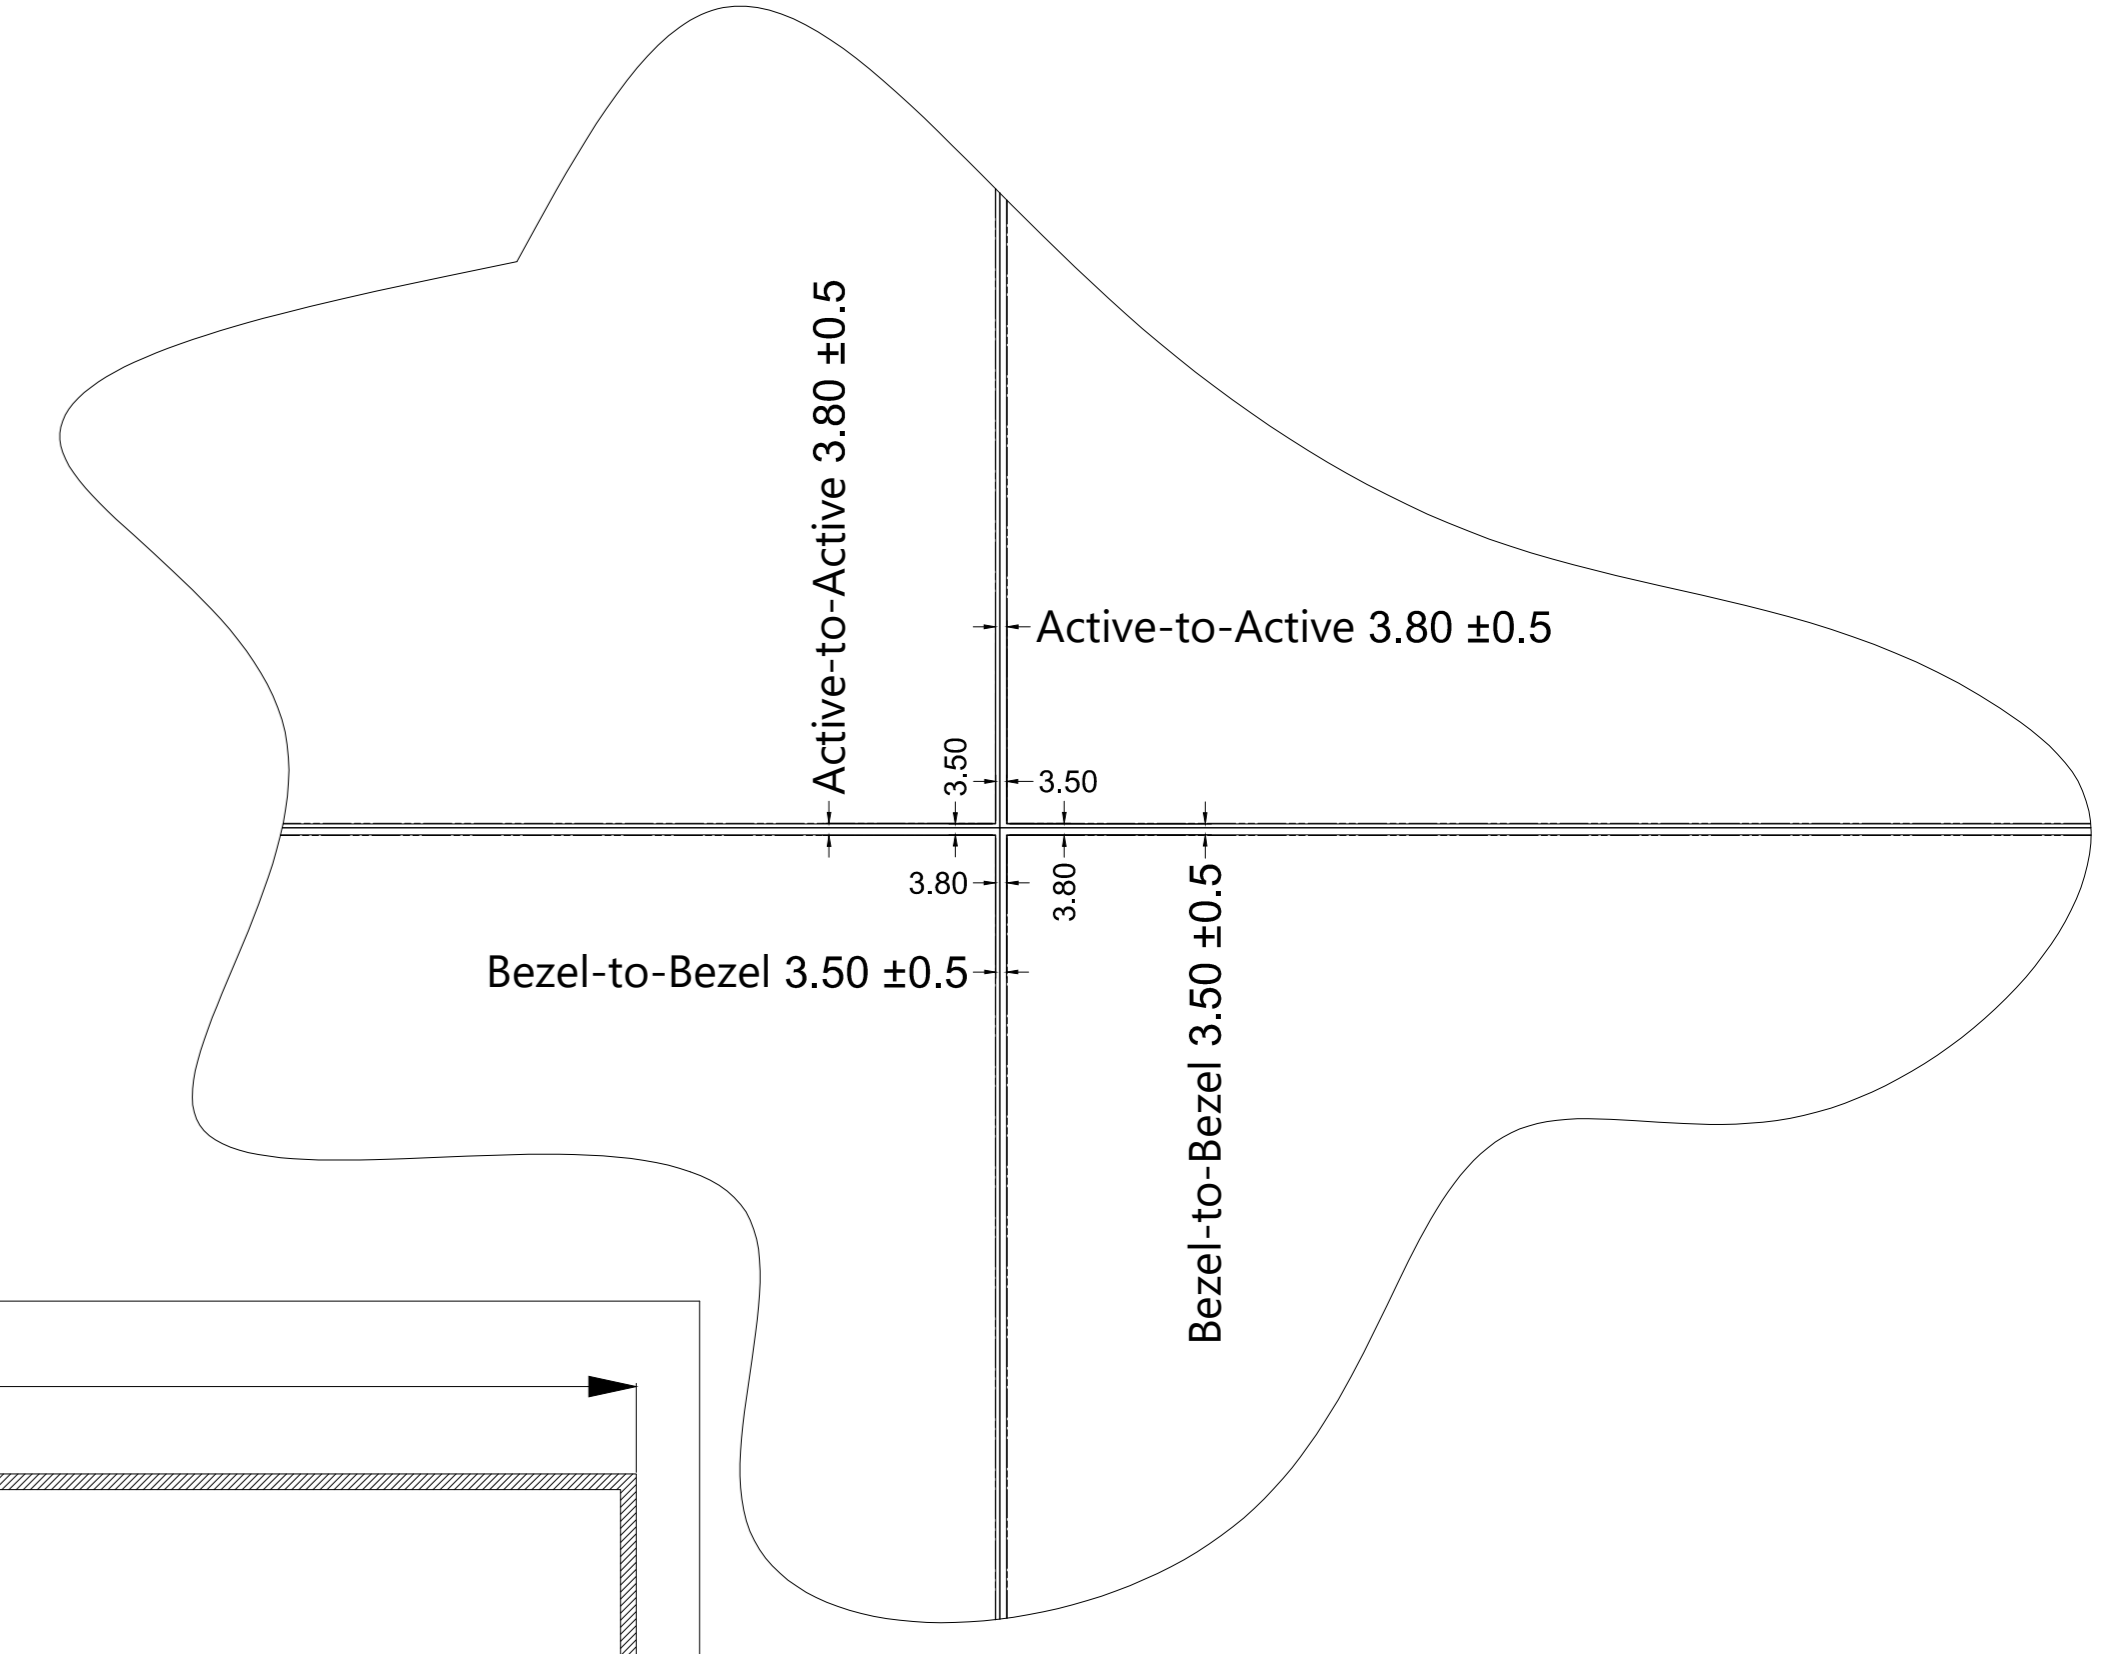

NAME: <b>WU55B-XX</b>		VESKOD:
MATERIAL		SHEET: 1 / 1
DRAFT : Mustafa GUNES	FILE:	SCALE:
DESIGN: Mustafa GUNES	DATE:	PAPER SIZE: A2
CHECK: Mustafa GUNES	UNIT mm	
APPR.:		

# Back View

# Front View

MODEL	TV DIMENSIONS ( mm )			Weight ( +/-1 kg )
	WITH mm	DEPTH mm	HEIGHT mm	Weight kg
WU55B-XX	1213,40	114,39/39,2	684,2	37,70 kg
PRODUCT DIMENSIONS	1213,40	114,39/39,2	684,2	37,70 kg
PRODUCT BOX ( OUT )	1366	277	836	45,10 kg

## View-A Active to Active Bezel to Bezel Scale : 1/1