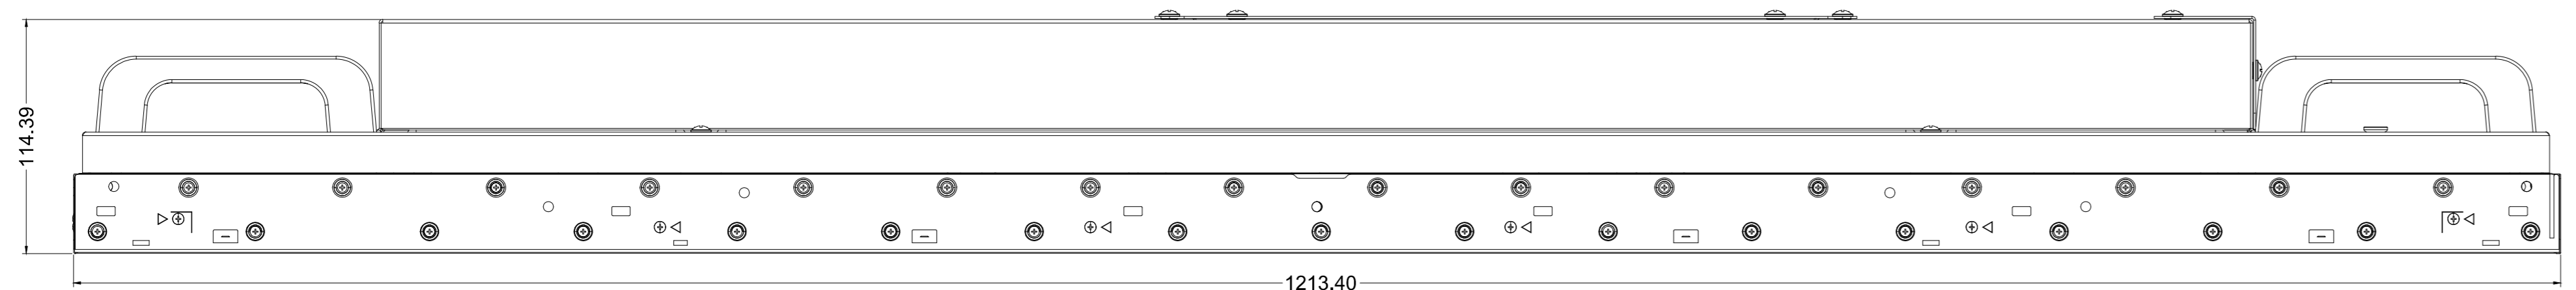

NAME: <b>WU55B-XX</b>		VESKOD:
MATERIAL		SHEET: 1 / 1
DRAFT : Mustafa GUNES	FILE:	SCALE:
DESIGN: Mustafa GUNES	DATE:	PAPER SIZE: A2
CHECK: Mustafa GUNES	UNIT mm	
APPR.:		

# Back View

# Front View

MODEL	TV DIMENSIONS ( mm )			Weight ( +/-1 kg )
	WITH mm	DEPTH mm	HEIGHT mm	Weight kg
WU55B-XX	1213,40	114,39/39,2	684,2	37,70 kg
PRODUCT DIMENSIONS	1213,40	114,39/39,2	684,2	37,70 kg
PRODUCT BOX ( OUT )	1366	277	836	45,10 kg

## View-A Active to Active Bezel to Bezel Scale : 1/1