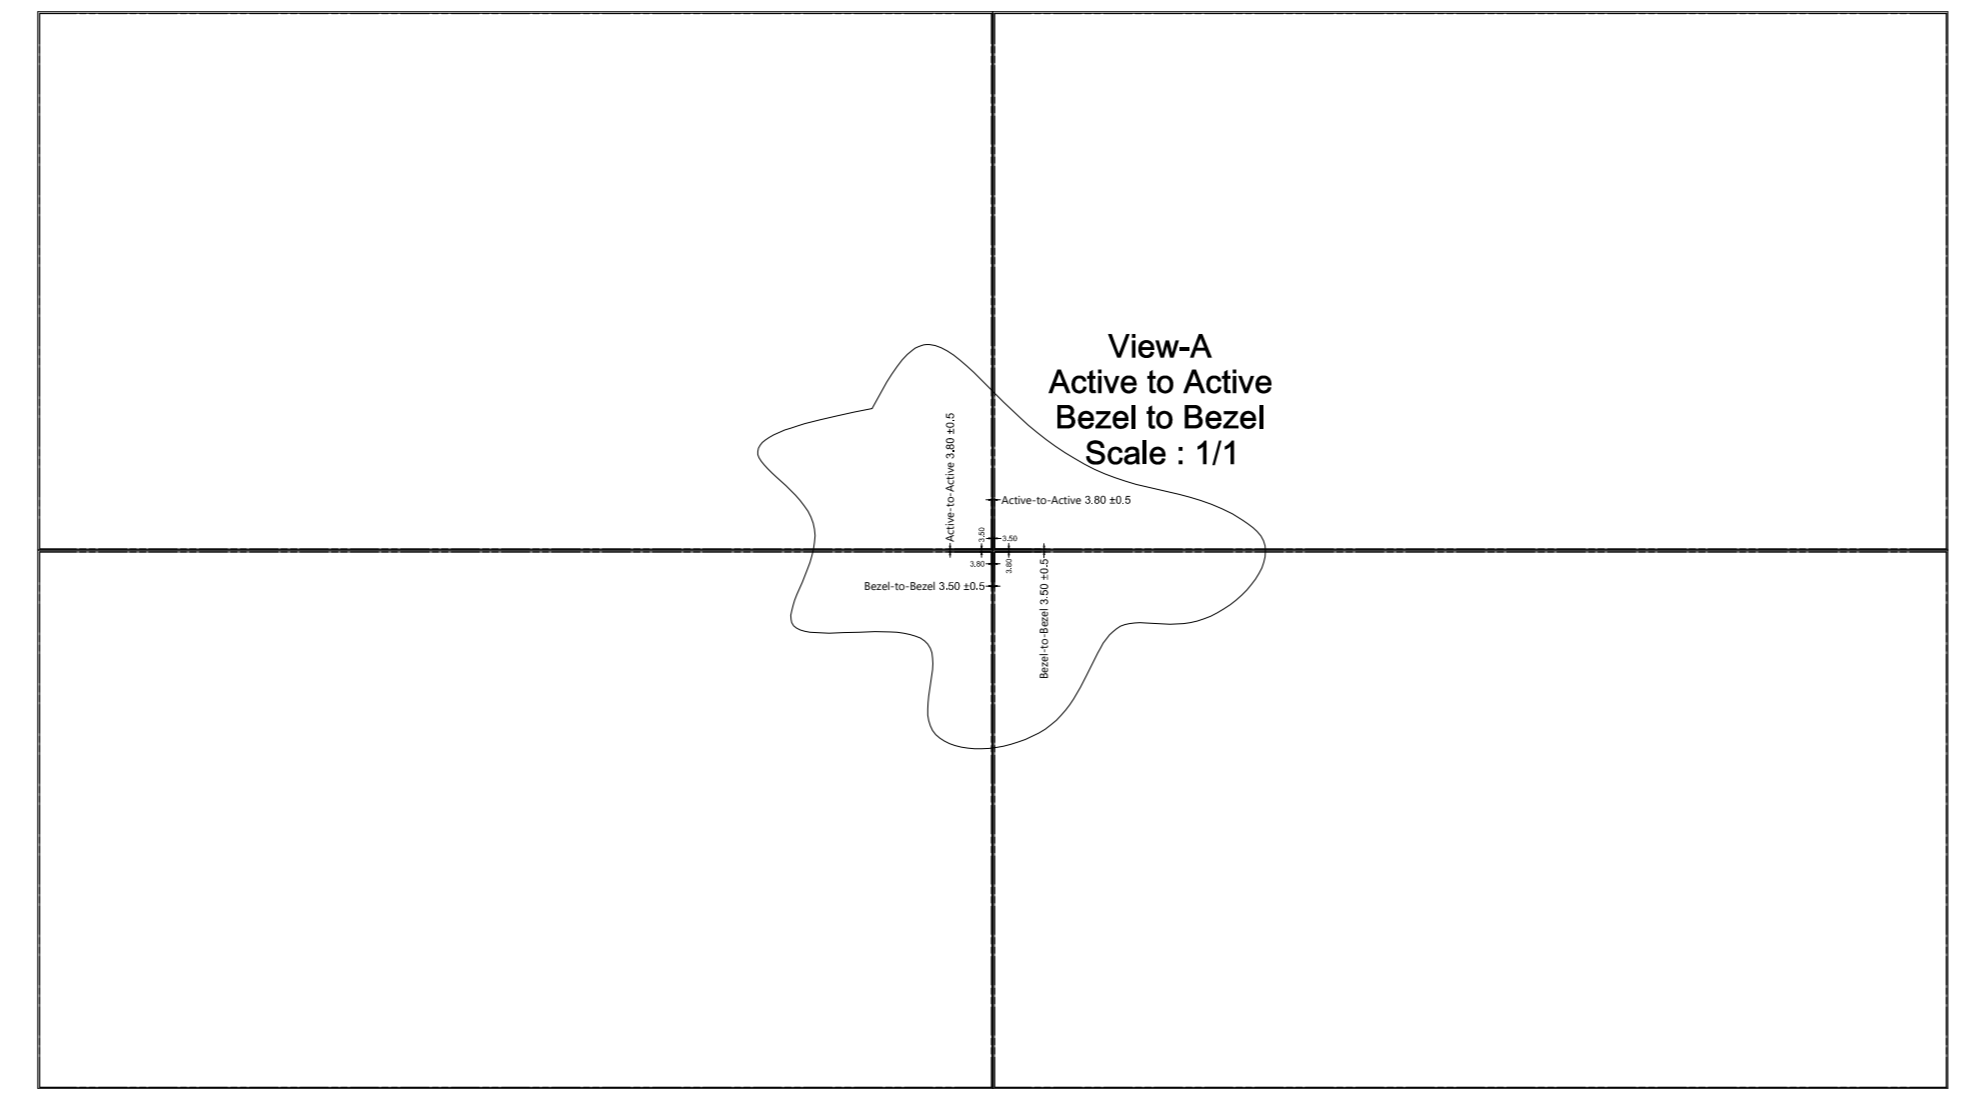

NAME: <b>WU55B-XX</b>		VESKOD:
MATERIAL		SHEET: 1 / 1
DRAFT : Mustafa GUNES	FILE:	SCALE:
DESIGN: Mustafa GUNES	DATE:	PAPER SIZE: A2
CHECK: Mustafa GUNES	UNIT mm	
APPR.:		

# Back View

# Front View

MODEL	TV DIMENSIONS ( mm )			Weight ( +/-1 kg )
	WITH mm	DEPTH mm	HEIGHT mm	Weight kg
WU55B-XX	1213,40	114,39/39,2	684,2	37,70 kg
PRODUCT DIMENSIONS	1213,40	114,39/39,2	684,2	37,70 kg
PRODUCT BOX ( OUT )	1366	277	836	45,10 kg

## View-A Active to Active Bezel to Bezel Scale : 1/1