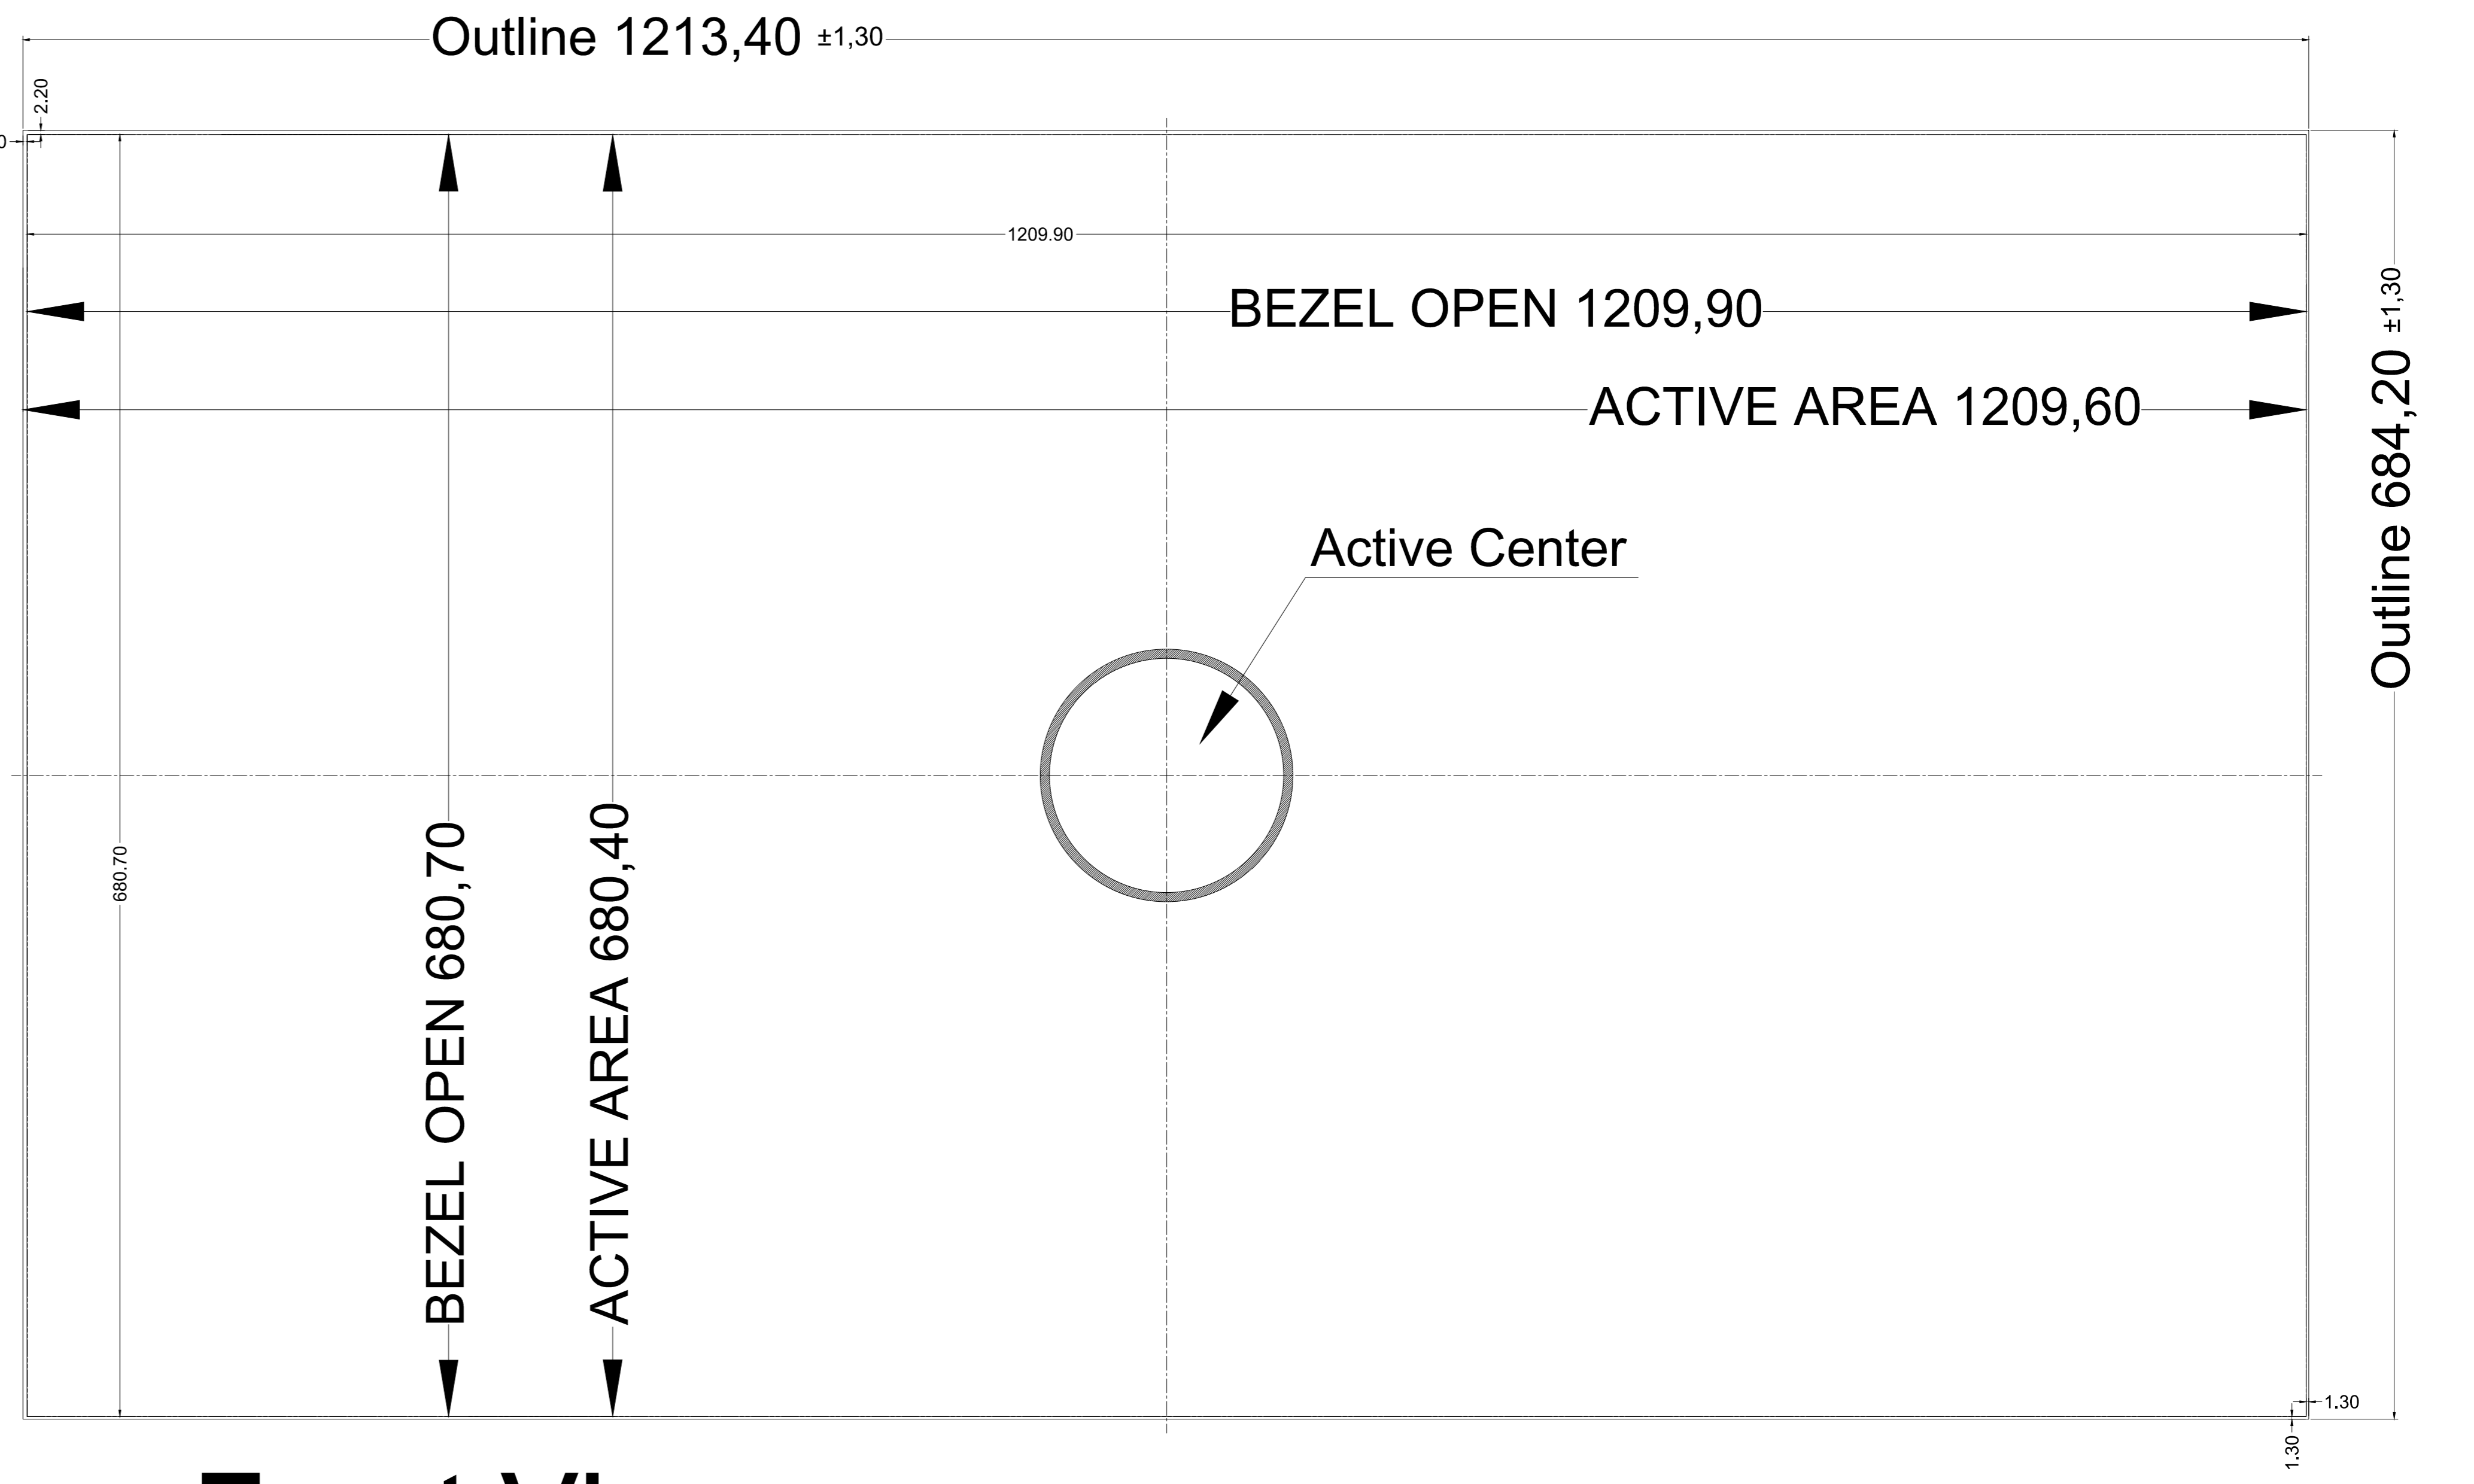

NAME: <b>WU55B-XX</b>		VESKOD:
MATERIAL		SHEET: 1 / 1
DRAFT : Mustafa GUNES	FILE:	SCALE:
DESIGN: Mustafa GUNES	DATE:	PAPER SIZE: A2
CHECK: Mustafa GUNES	UNIT mm	
APPR.:		

# Back View

# Front View

MODEL	TV DIMENSIONS ( mm )			Weight ( +/-1 kg )
	WITH mm	DEPTH mm	HEIGHT mm	Weight kg
WU55B-XX	1213,40	114,39/39,2	684,2	37,70 kg
PRODUCT DIMENSIONS	1213,40	114,39/39,2	684,2	37,70 kg
PRODUCT BOX ( OUT )	1366	277	836	45,10 kg

## View-A Active to Active Bezel to Bezel Scale : 1/1