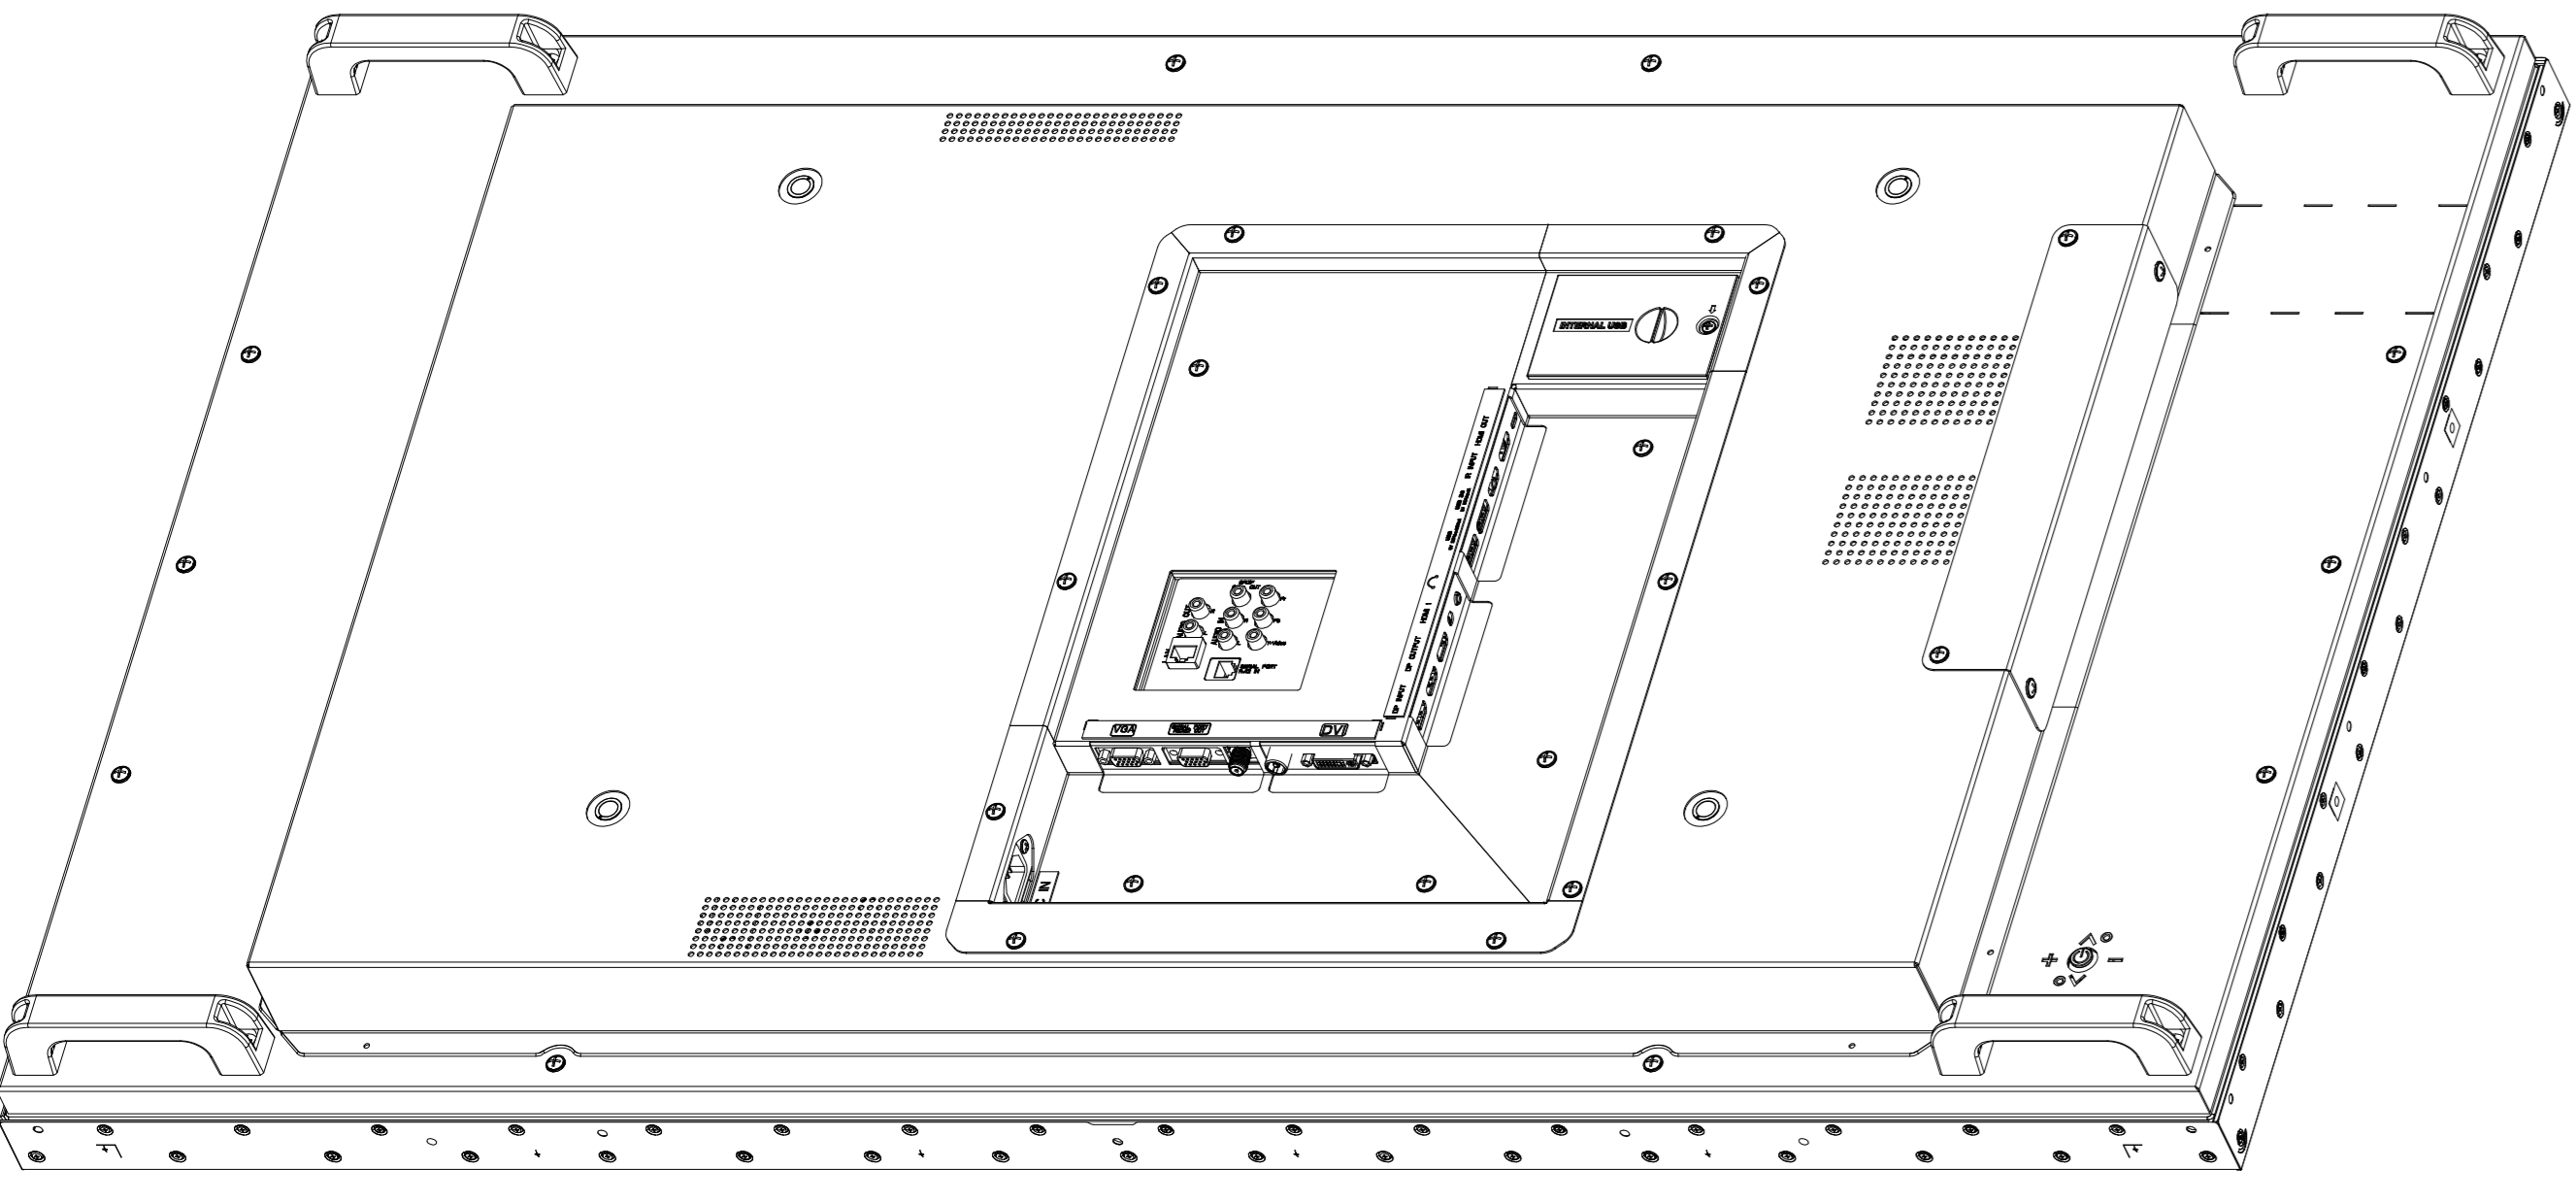

NAME: <b>WU55B-XX</b>		VESKOD:
MATERIAL		SHEET: 1 / 1
DRAFT : Mustafa GUNES	FILE:	SCALE:
DESIGN: Mustafa GUNES	DATE:	PAPER SIZE: A2
CHECK: Mustafa GUNES	UNIT mm	
APPR.:		

# Back View

# Front View

MODEL	TV DIMENSIONS ( mm )			Weight ( +/-1 kg )
	WITH mm	DEPTH mm	HEIGHT mm	Weight kg
WU55B-XX	1213,40	114,39/39,2	684,2	37,70 kg
PRODUCT DIMENSIONS	1213,40	114,39/39,2	684,2	37,70 kg
PRODUCT BOX ( OUT )	1366	277	836	45,10 kg

## View-A Active to Active Bezel to Bezel Scale : 1/1