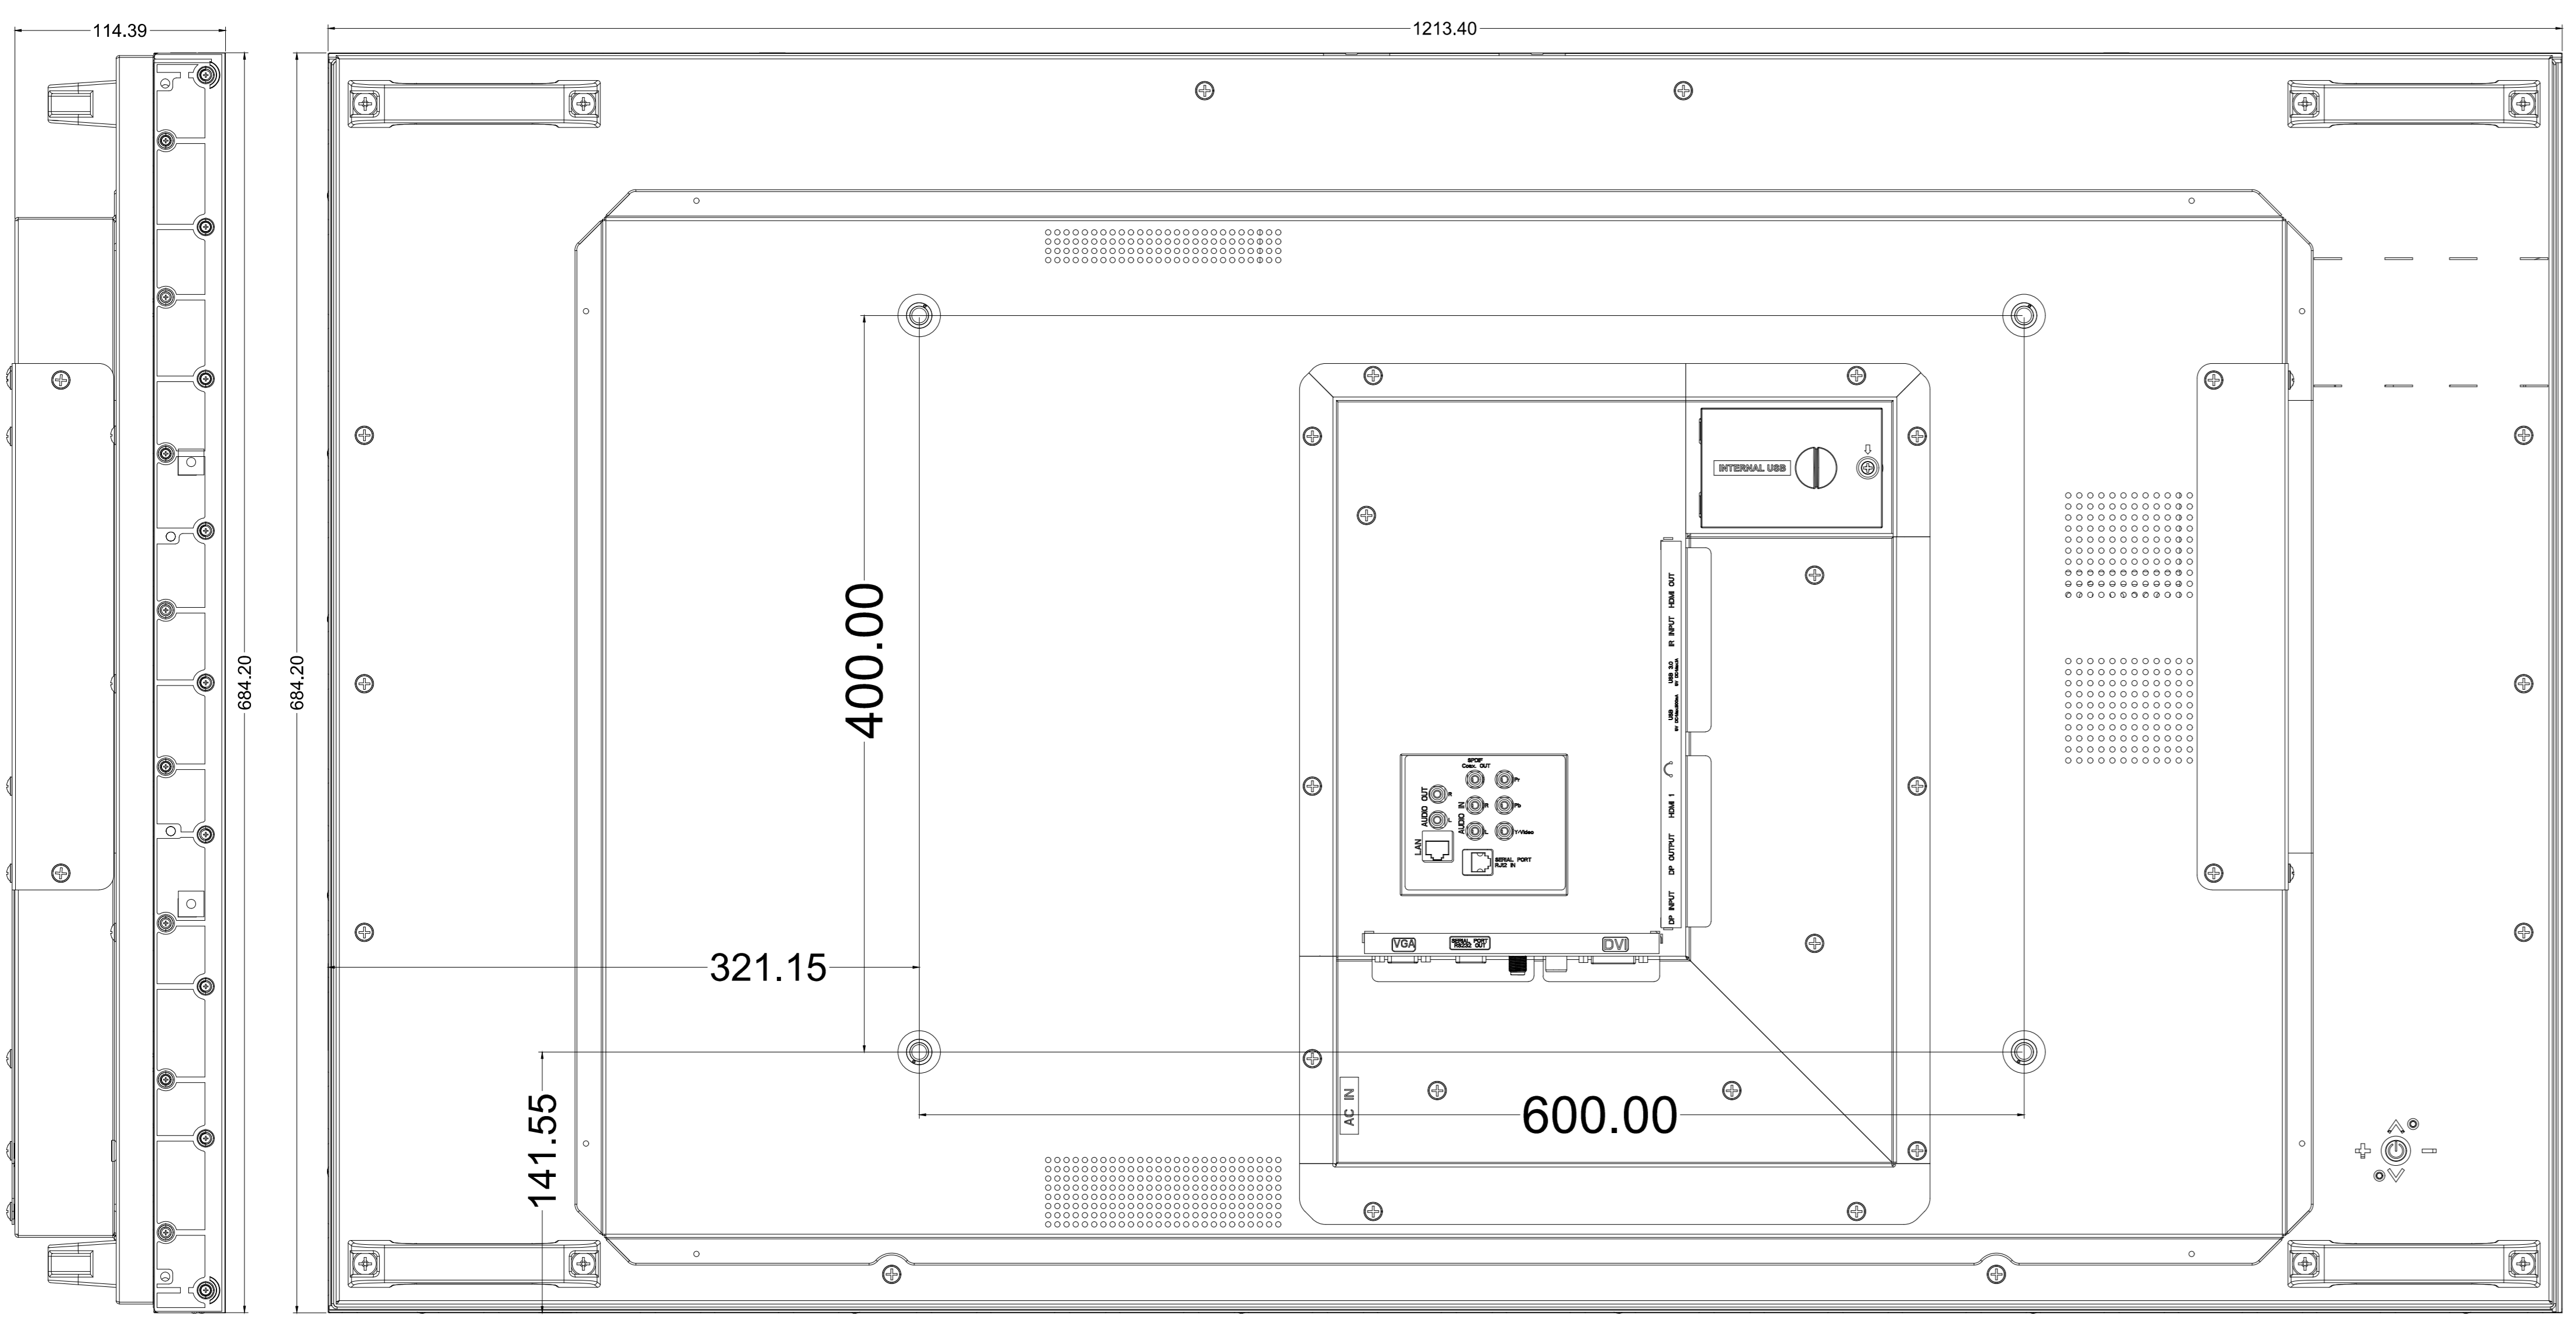

NAME: <b>WU55B-XX</b>		VESKOD:
MATERIAL		SHEET: 1 / 1
DRAFT : Mustafa GUNES	FILE:	SCALE:
DESIGN: Mustafa GUNES	DATE:	PAPER SIZE: A2
CHECK: Mustafa GUNES	UNIT mm	
APPR.:		

# Back View

# Front View

MODEL	TV DIMENSIONS ( mm )			Weight ( +/-1 kg )
	WITH mm	DEPTH mm	HEIGHT mm	Weight kg
WU55B-XX	1213,40	114,39/39,2	684,2	37,70 kg
PRODUCT DIMENSIONS	1213,40	114,39/39,2	684,2	37,70 kg
PRODUCT BOX ( OUT )	1366	277	836	45,10 kg

## View-A Active to Active Bezel to Bezel Scale : 1/1