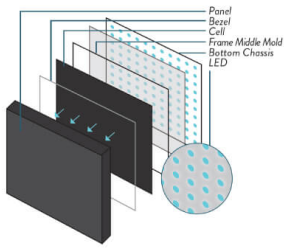

Features

IPS Reliability

Vestel IPS displays present the most clear image in both landscape and portrait orientation without any image distortion. IPS also provides 178° ultra-wide viewing angle, displaying the most accurate image quality.