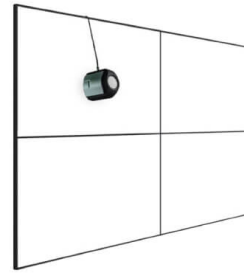

White color Calibration

For managing color uniformity with highest performance, color calibration has been made available for on-site maintenance. This results in a more uniform colour distribution and minimised colour distortion.